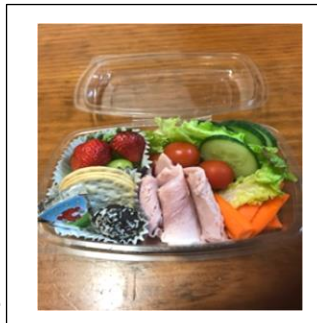

LUNCH BOXES 10.00

Our lunch boxes will contain a Healthy selection of food, Including meat, cheese, eggs, Fruit , salad, veggie sticks, Crackers and a Healthy treat. They will change from day to day depending on what we have available.